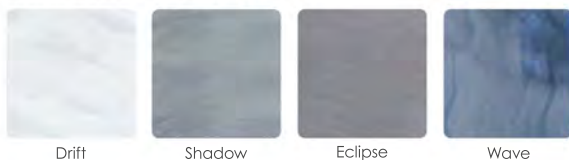

PERMASHELL™ COLORS