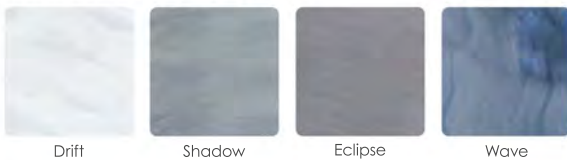

Shell: Drift

Shell: Drift | Cabinet: Black (Shown with MLP Option)

PERMASHELL™ COLORS

PERMAWOOD™ CABINET COLORS

Color samples are for reference only. Actual product color may vary slightly. Nordic Products Inc. reserves the right to change any specifications without notice.