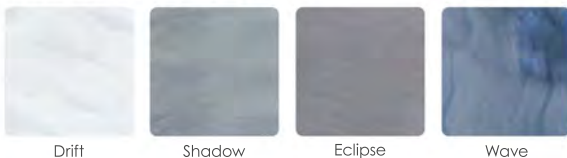

Shell: Drift

Shell: Drift | Cabinet: Black (Shown with MLP Option)

PERMASHELL™ COLORS

PERMAWOOD™ CABINET COLORS

Color samples are for reference only. Actual product color may vary slightly. Nordic Products Inc. reserves the right to change any specifications without notice.