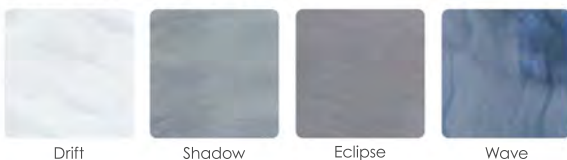

Shell: Drift (Shown with MLP & Starlight Package Option)

Shell: Drift | Cabinet: Brown (Shown with MLP Option)

PERMASHELL™ COLORS

PERMAWOOD™ CABINET COLORS

Color samples are for reference only. Actual product color may vary slightly. Nordic Products Inc. reserves the right to change any specifications without notice.

Shell: Drift (Shown with MLP & Starlight Package Option)

Shell: Drift | Cabinet: Black (Shown with MLP Option)

PERMASHELL™ COLORS

PERMAWOOD™ CABINET COLORS

Color samples are for reference only. Actual product color may vary slightly. Nordic Products Inc. reserves the right to change any specifications without notice.