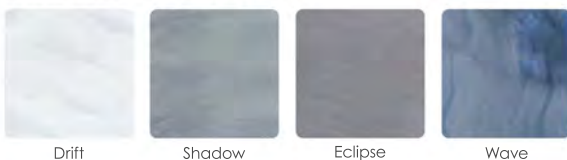

Shell: Drift (Shown with MLP & Starlight Package Option)

Shell: Drift | Cabinet: Black (Shown with MLP Option)

PERMASHELL™ COLORS

PERMAWOOD™ CABINET COLORS

Color samples are for reference only. Actual product color may vary slightly. Nordic Products Inc. reserves the right to change any specifications without notice.

Shell: Drift

Shell: Drift | Cabinet: Black (Shown with MLP Option)

PERMASHELL™ COLORS

PERMAWOOD™ CABINET COLORS

Color samples are for reference only. Actual product color may vary slightly. Nordic Products Inc. reserves the right to change any specifications without notice.